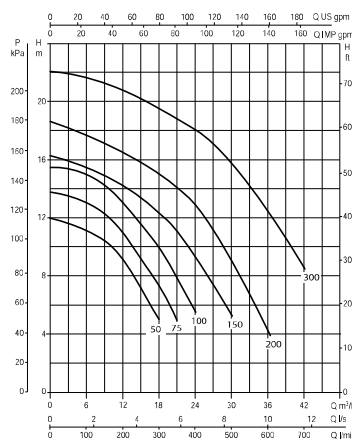

TRADITIONAL PUMPS

EUROSWIM

NEW

Krachtige zelfaanzuigende centrifugaalpomp met ingebouwd voorfilter voor de circulatie van het zwembadwater (inclusief zout water). Voor residentiële en huiselijke omgevingen. Stil en betrouwbaar.

+ 3 JAAR GARANTIE

ENERGIE BESPARENDE WERKING

hoge prestaties met laag energieverbruik

GERUISLOOS (60 DBA)

Stille werking

RELIABILITEIT

Corrosiebestendige materialen voor een lange levensduur, zelfs in extreme omstandigheden

ZWAARTUIGHEID

Gemakkelijk te openen met transparant deksel voor het snel schoonmaken van de filter

EIGENSCHAPPEN

- Ontwerp
- Hydraulische Componenten
- Snelle en eenvoudige aansluiting
- Grote voorfilter
- Anti-trillings voeten
- Klemmenkast

REFERENTIE	OMSCHRIJVING	KW	HP	FASE	DEBIET (OP 10M) M³/H	AANSLUITING	€
3000000018	EUROSWIM 50M	0,33	0,5	I	11	2"	€363
3000000019	EUROSWIM 75M	0,5	0,75	I	14	2"	€375
3000000020	EUROSWIM 75T	0,5	0,75	III	14	2"	€398
3000000021	EUROSWIM 100M	0,75	1	I	16	2"	€390
3000000022	EUROSWIM 100T	0,75	1	III	16	2"	€418
3000000023	EUROSWIM 150M	1,1	1,5	I	23	2"	€434
3000000024	EUROSWIM 150T	1,1	1,5	III	23	2"	€465
3000000025	EUROSWIM 200M	1,5	2	I	30	2"	€485
3000000026	EUROSWIM 200T	1,5	2	III	30	2"	€520
3000000027	EUROSWIM 300M	2,2	3	I	38	2"	€568
3000000028	EUROSWIM 300T	2,2	3	III	38	2"	€576